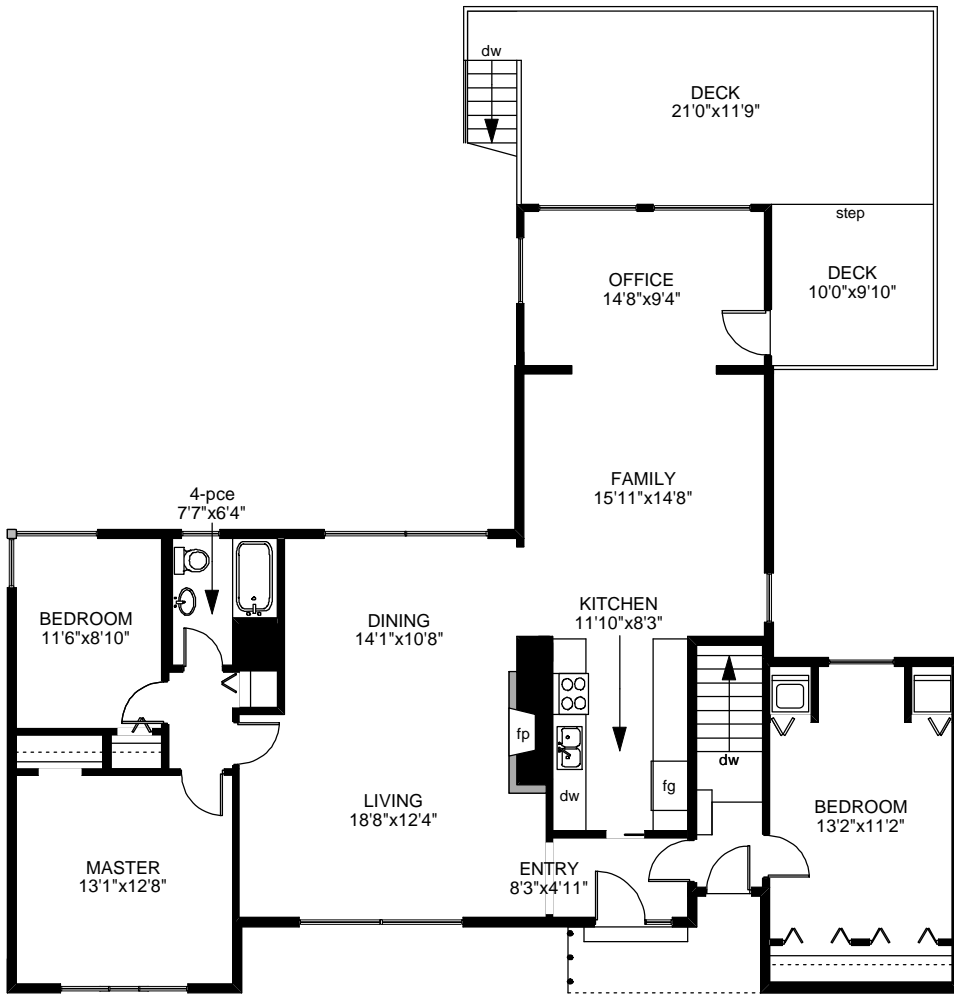

1215 BURNSIDE ROAD WEST

MAIN FLOOR
1723 SQ.FT

LOWER FLOOR
1342 SQ.FT

	FINISHED SQ. FT.	UNFINISHED SQ. FT.	TOTAL SQ. FT.
MAIN	1723	0	1723
LOWER	1146	196	1342
TOTAL	2869	196	3065
DECK	0	414	414
PATIO	0	88	88