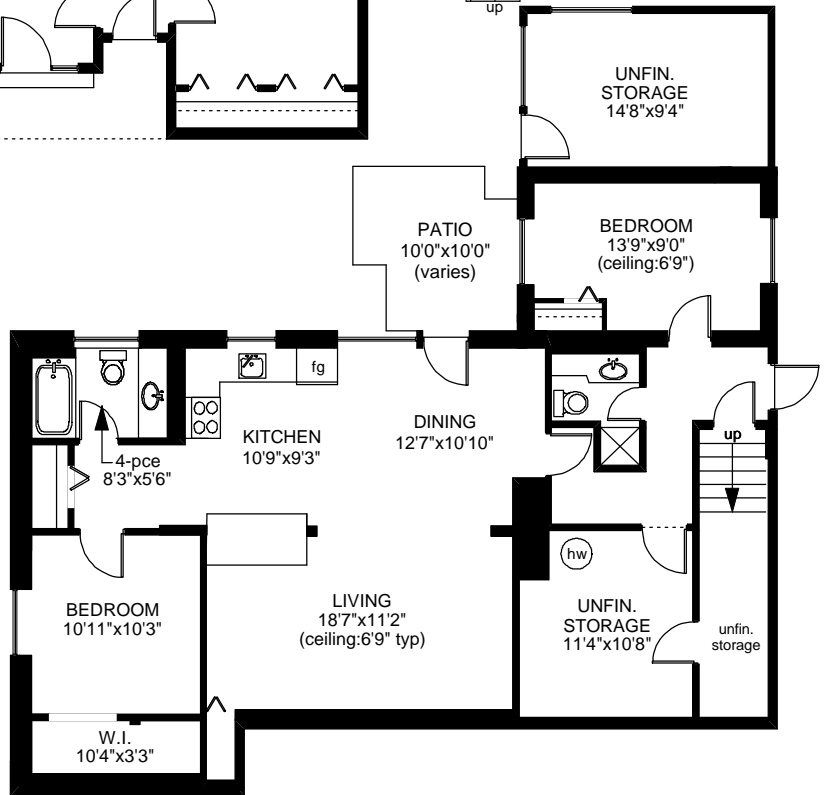

1215 BURNSIDE ROAD WEST

MAIN FLOOR
1723 SQ.FT

LOWER FLOOR
1342 SQ.FT

	FINISHED SQ. FT.	UNFINISHED SQ. FT.	TOTAL SQ. FT.
MAIN	1723	0	1723
LOWER	1146	196	1342
TOTAL	2869	196	3065
DECK	0	414	414
PATIO	0	88	88