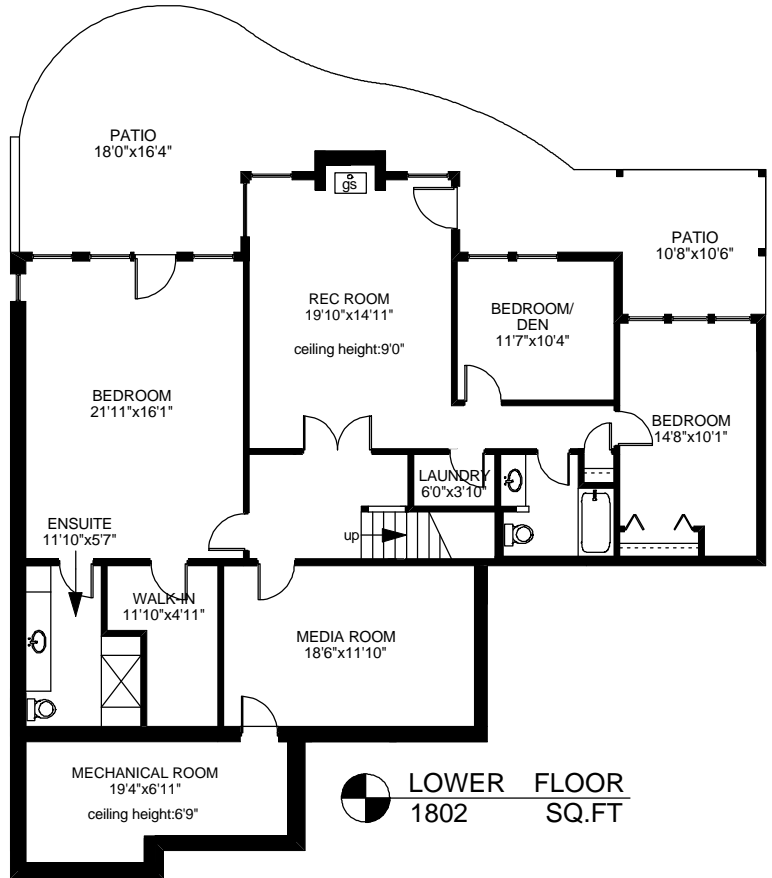

1710 TEXADA TERRACE

MAIN FLOOR
2002 SQ.FT

LOWER FLOOR
1802 SQ.FT

	FINISHED SQ. FT.	UNFINISHED SQ. FT.	TOTAL SQ. FT.
MAIN	2002	0	2002
LOWER	1802	0	1802
TOTAL	3804	0	3804
GARAGE	0	490	490
DECK	0	215	215
PATIOS	0	1158	1158