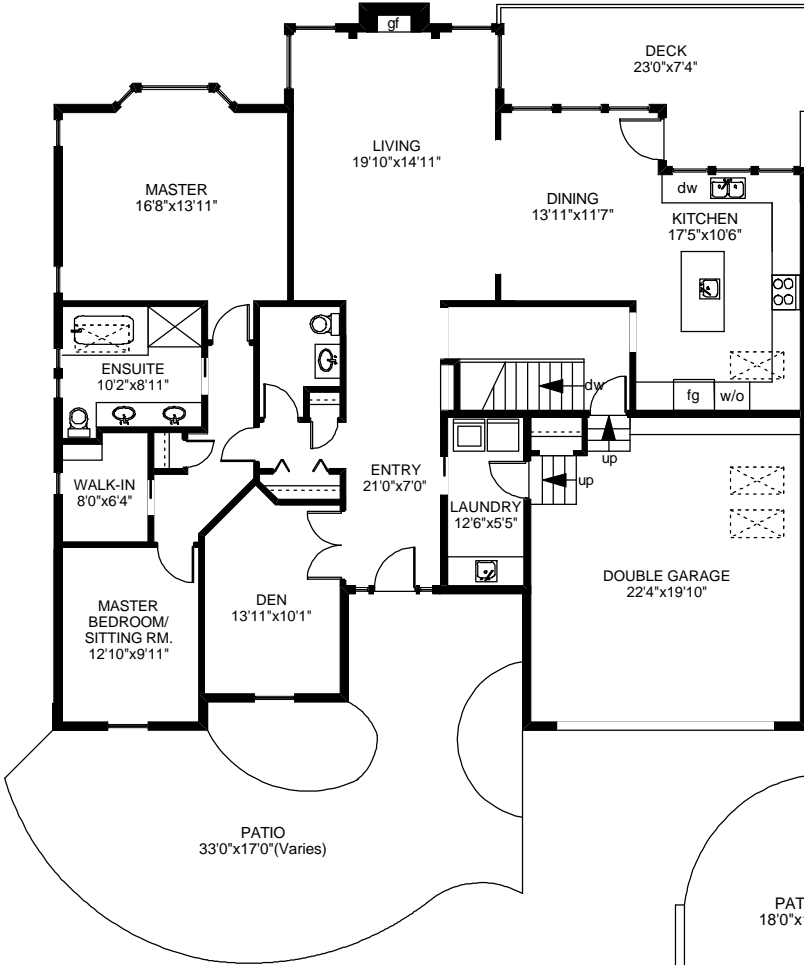

1710 TEXADA TERRACE

MAIN FLOOR
2002 SQ.FT

LOWER FLOOR
1802 SQ.FT

	FINISHED SQ. FT.	UNFINISHED SQ. FT.	TOTAL SQ. FT.
MAIN	2002	0	2002
LOWER	1802	0	1802
TOTAL	3804	0	3804
GARAGE	0	490	490
DECK	0	215	215
PATIOS	0	1158	1158

PREPARED FOR THE EXCLUSIVE USE OF
DAVE PHILPS OF DFH REAL ESTATE

MEASURED ON: 06/21/06
DRAWING FILE: 03163

Tafe Measure VICTORIA, B.C.
Ph. 883.8894
www.tafemeasure.com